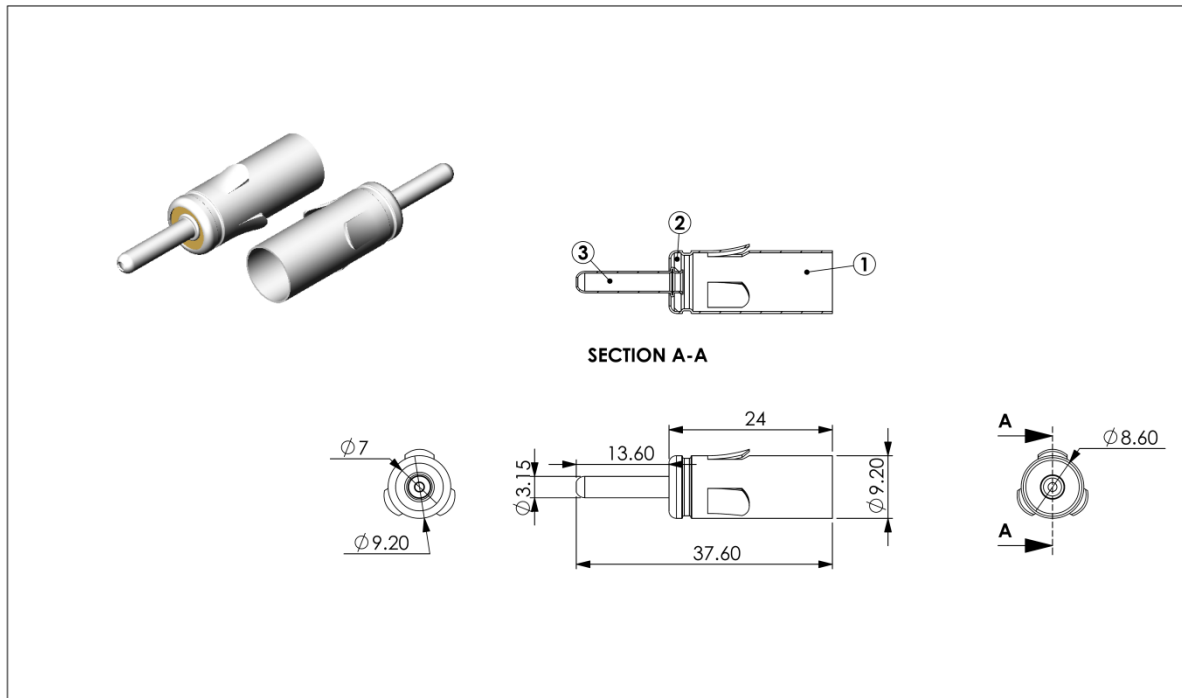

CH-06012 ANTENNA CABLE PLUG

• **MATERIALS :**
SHOWED AS THE DRAWING

• **SPECIFICATION :**

3	Central Pin	Brass	Nickel Ptd.	1
2	Housing Pad	P.C. Board		1
1	Shield Cover	Brass	Nickel Ptd.	1
No.	Description	Material	Treat	Q'ty

俞昌有限公司 YEU TSANG CO. LTD.		品名: ITEM:	ANTENNA CABLE PLUG		 一般公差 .X +/-0.25 .XX +/-0.10	SHEET:  1 / 1	單位: unit:	mm	日期: date:	'07/01/23	繪圖: drwn by:	DanielShyr
		料號: PART NO.	CH-06012	圖號: DRW NO.				比例: scale:	3 : 2	版本: version:	V. 1.0	核准: aprvid by: